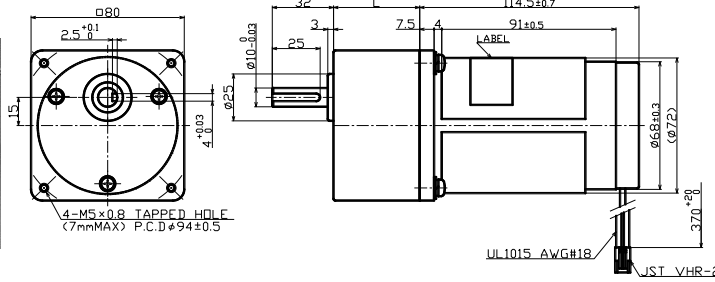

TP-72114-DM series

Output[w]  
72

Gear ratio	1/5~1/180
Torque[mN·m]	784~7840
Speed[r/min]	705~20.6
Voltage[V]	24

Unit[mm]